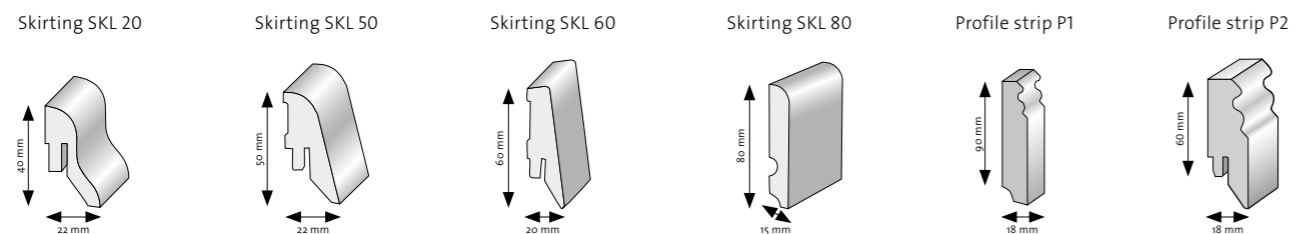

Skirtings – wide selection of shapes and colours

A perfect floor is the sum of several different details. The skirtings in particular add the finishing touch to the overall impression. ter Hürne supplies a comprehensive selection of skirtings in real-wood or decor designs to suit every decor. The variation of colours, shapes and wood types permits the ideal transition between the wall and the floor.

Every floor can find its counterpart in a perfectly matching colour with a coordinated skirting from ter Hürne. The intelligent clip technology also makes the assembly particularly easy. Cables positioned behind become completely invisible. And, if necessary, the skirtings can easily be removed again.

Find out all you need to know about the extensive Accessories range at your local authorised dealer.

LED floor lights – a discreet statement

See your floor in a new light. A lighting system integrated into the floor brings out the best in any room with a unique lighting ambience. LED floor lights from ter Hürne will help your rooms to make such special statements.

The installation of flat LED lights with surfaces made of safety glass allows you to position the lights anywhere in the room. The shock-resistant lights – either round or square – are cased in equally attractive stainless-steel housings and can easily withstand even heavy loads. The current consumption is extremely low and economical at 1.2 Watt.

The colour interplay of the round lights can be selected using the various different films. They can be exchanged as you wish. Incidentally, the LED lights are suitable for use with all floor products from ter Hürne.