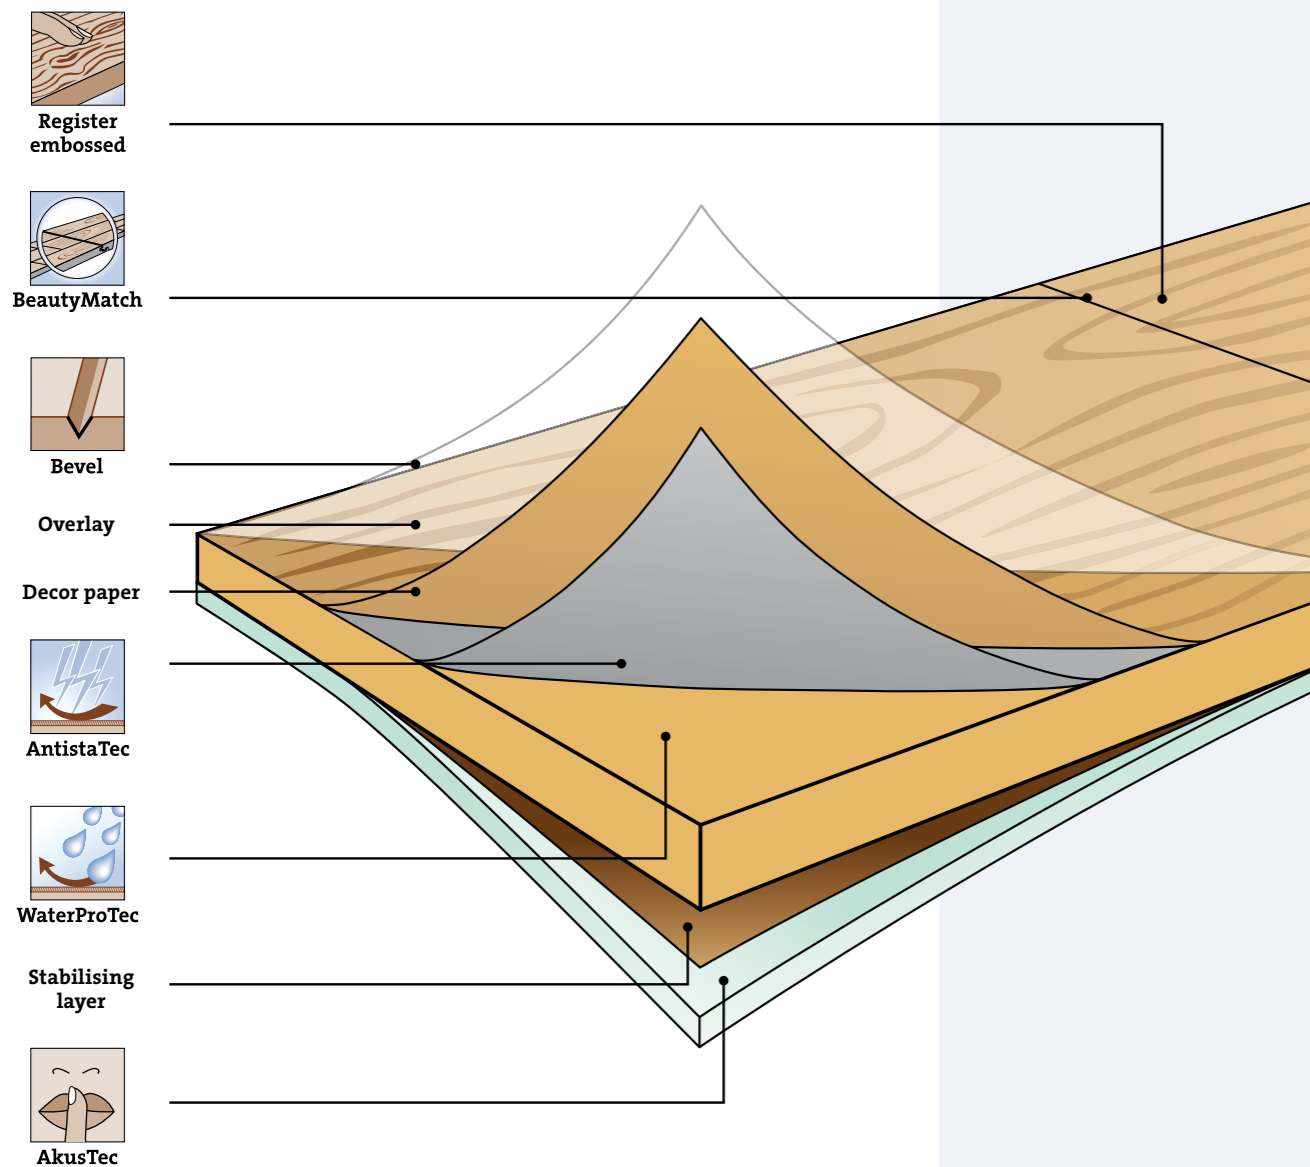

Laminate floors – a multi-faceted talent with persuasive arguments

The authentic effect of a ter Hürne laminate floor can be experienced with several different senses. At every level, the complex structure features technical characteristics with practical advantages.

These visual and functional characteristics are described in more detail on the following pages.

Surfaces – structures that touch the senses

The ambience of a room is not created only by sight; touching and feeling complement the visual impression, adding a crucial element of sensuality. The various surfaces of the ter Hürne laminate floors bring out the best in every decor.

The tangible surface

Register embossed
Presents an absolutely identical structure to the appearance of the decor

Grained
Emphasises the natural grain of the wood decor

Structured
Supports the original look of stones and tiles

Smooth
Imitates a natural appearance with its matt look

The visible gloss

Silk gloss
Reflects the light discreetly and with specific emphases

Silk matt
Shimmers with a slight silk sheen on the surface

Matt
Represents a dampened effect